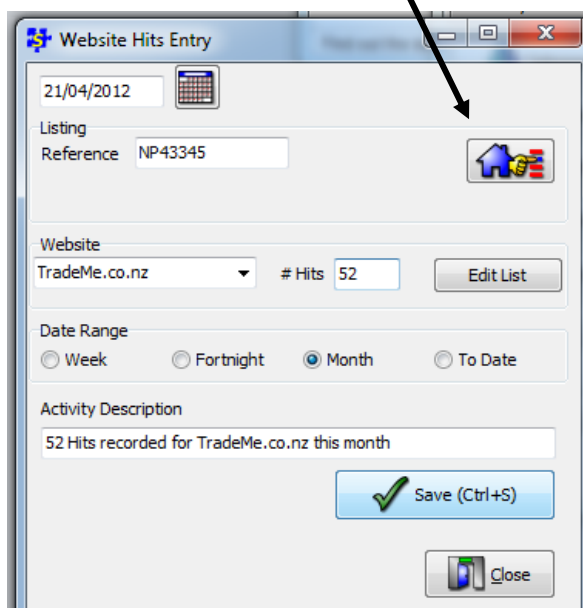

SalesPartner Training

"How can we help you get the most from SalesPartner?"

Training and Educational Material

www.salespartner.co.nz

Enter Website Hits

1. Open System Maintenance
2. Click Enter Website Hits
3. Lookup a listing

- Check the Date
- Enter number of hits
- Drop down and select website
- Select To Date / Week / Month / Fortnight

- Look up the listing
- Click on Reports > Listing Activity
- Try **Complete Activity**