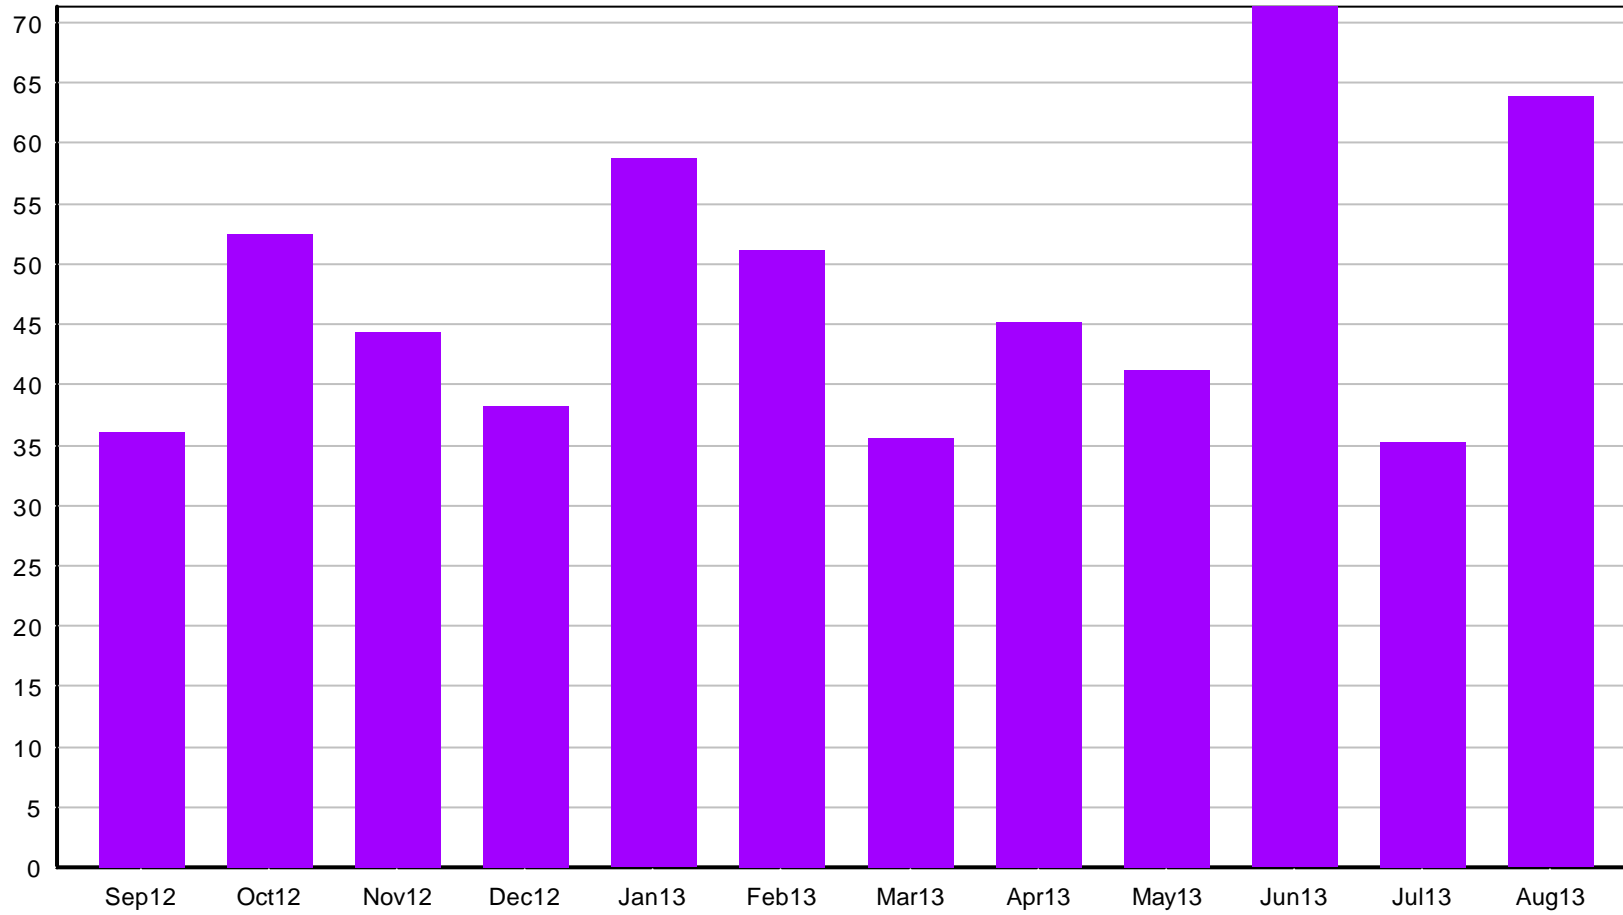

Collated using sale data from these suburbs: Karori

Geoff Duncan
Work: 04 471 1849
Mobile: 027 271 1274
geoff@salespartner.co.nz

Average sale price per month

Collated using sale data from these suburbs: Karori

Geoff Duncan
Work: 04 471 1849
Mobile: 027 271 1274
geoff@salespartner.co.nz

Average number of days to sell by month

Collated using sale data from these suburbs: Karori

Geoff Duncan
Work: 04 471 1849
Mobile: 027 271 1274
geoff@salespartner.co.nz