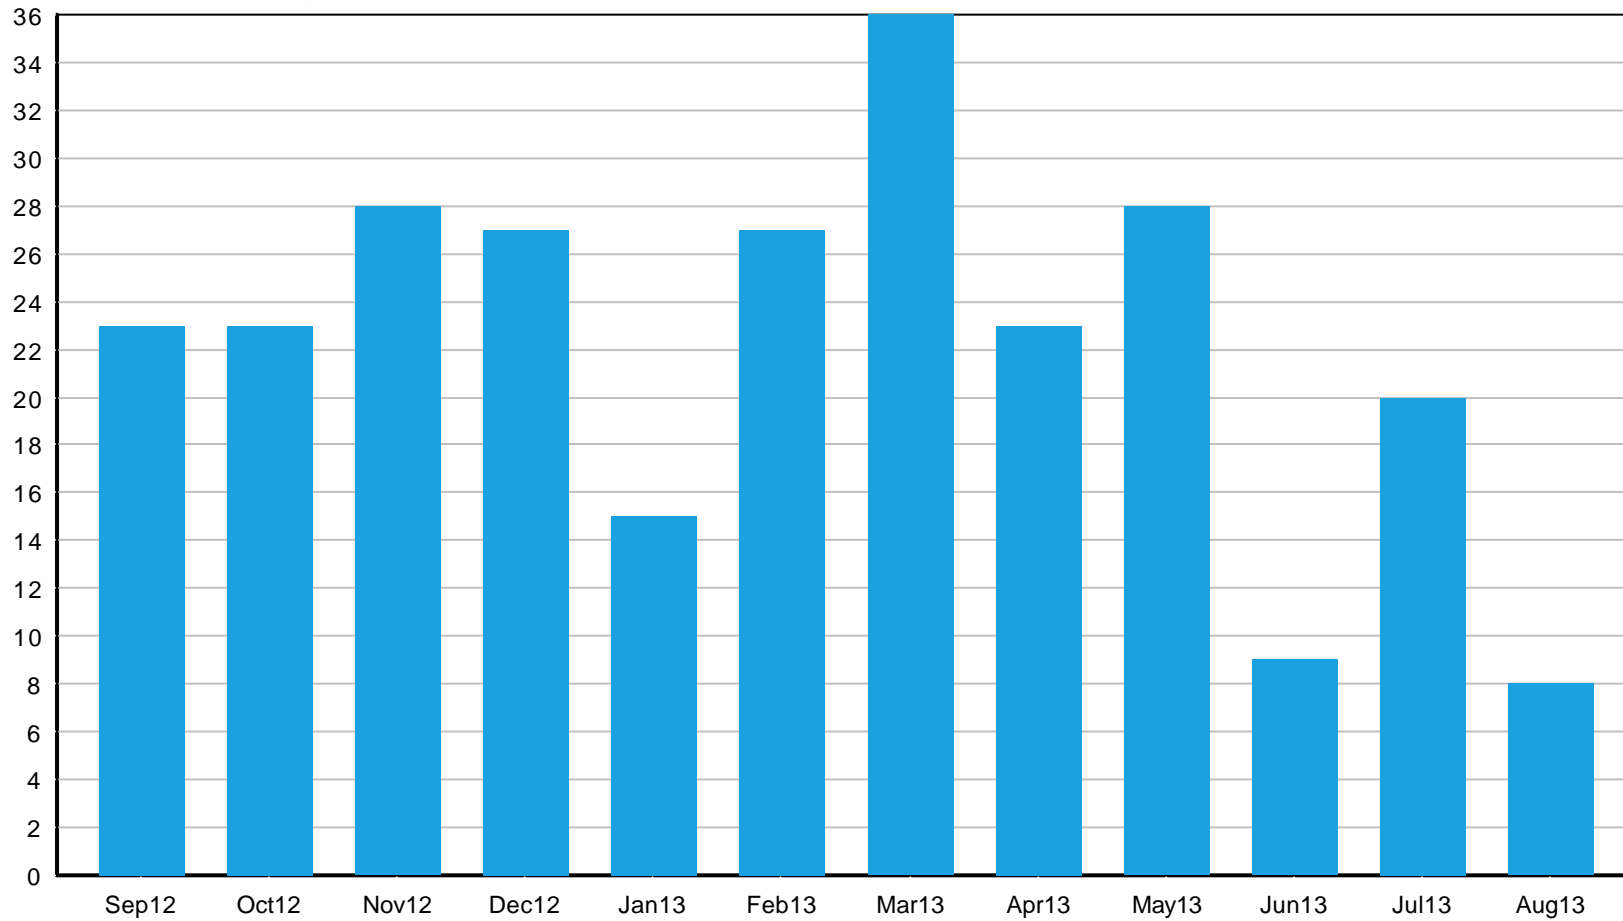

Number of sales per price bracket

Collated using sale data from these suburbs: Karori
Sold within the past 13 months

Geoff Duncan
Work: 04 471 1849
Mobile: 027 271 1274
geoff@salespartner.co.nz

Number of sales per month

Collated using sale data from these suburbs: Karori

Geoff Duncan
Work: 04 471 1849
Mobile: 027 271 1274
geoff@salespartner.co.nz

Average sale price per month

Collated using sale data from these suburbs: Karori