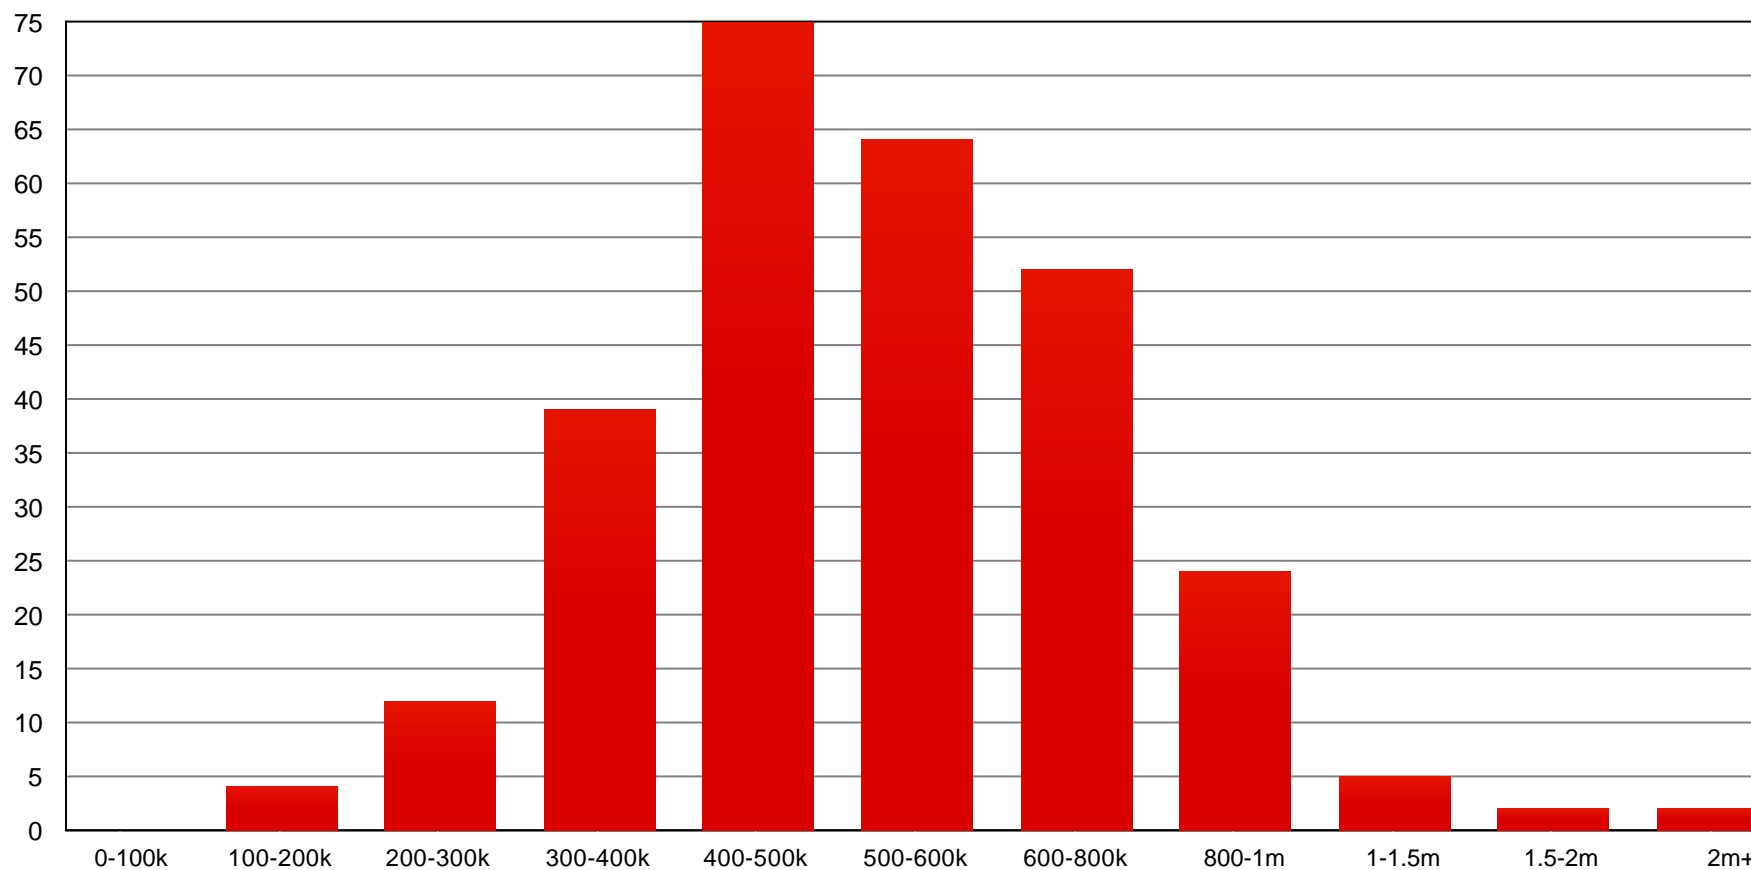

Number of sales per price bracket

Collated using sale data from these suburbs: Karori
Sold within the past 13 months

Geoff Duncan
Work: 04 471 1849
Mobile: 027 271 1274
geoff@salespartner.co.nz

Number of sales per month