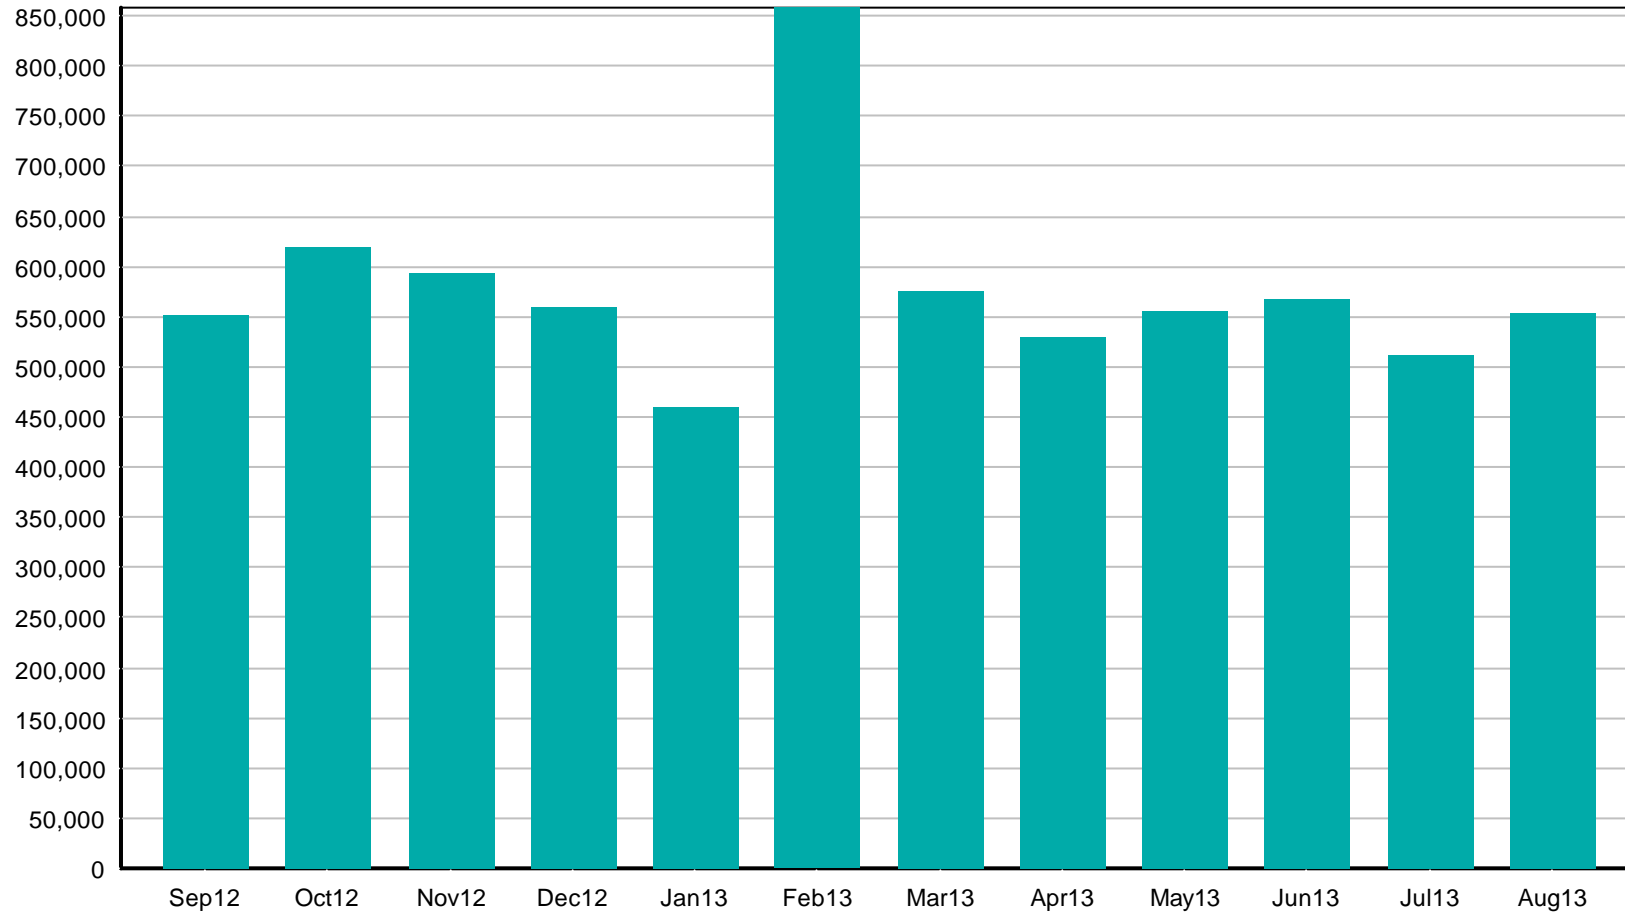

Number of sales per price bracket

Collated using sale data from these suburbs: Karori
Sold within the past 13 months

Geoff Duncan
Work: 04 471 1849
Mobile: 027 271 1274
geoff@salespartner.co.nz

Number of sales per month

Collated using sale data from these suburbs: Karori

Geoff Duncan
Work: 04 471 1849
Mobile: 027 271 1274
geoff@salespartner.co.nz

Average sale price per month

Collated using sale data from these suburbs: Karori

Geoff Duncan
Work: 04 471 1849
Mobile: 027 271 1274
geoff@salespartner.co.nz

Average number of days to sell by month

Collated using sale data from these suburbs: Karori

Geoff Duncan
Work: 04 471 1849
Mobile: 027 271 1274
geoff@salespartner.co.nz